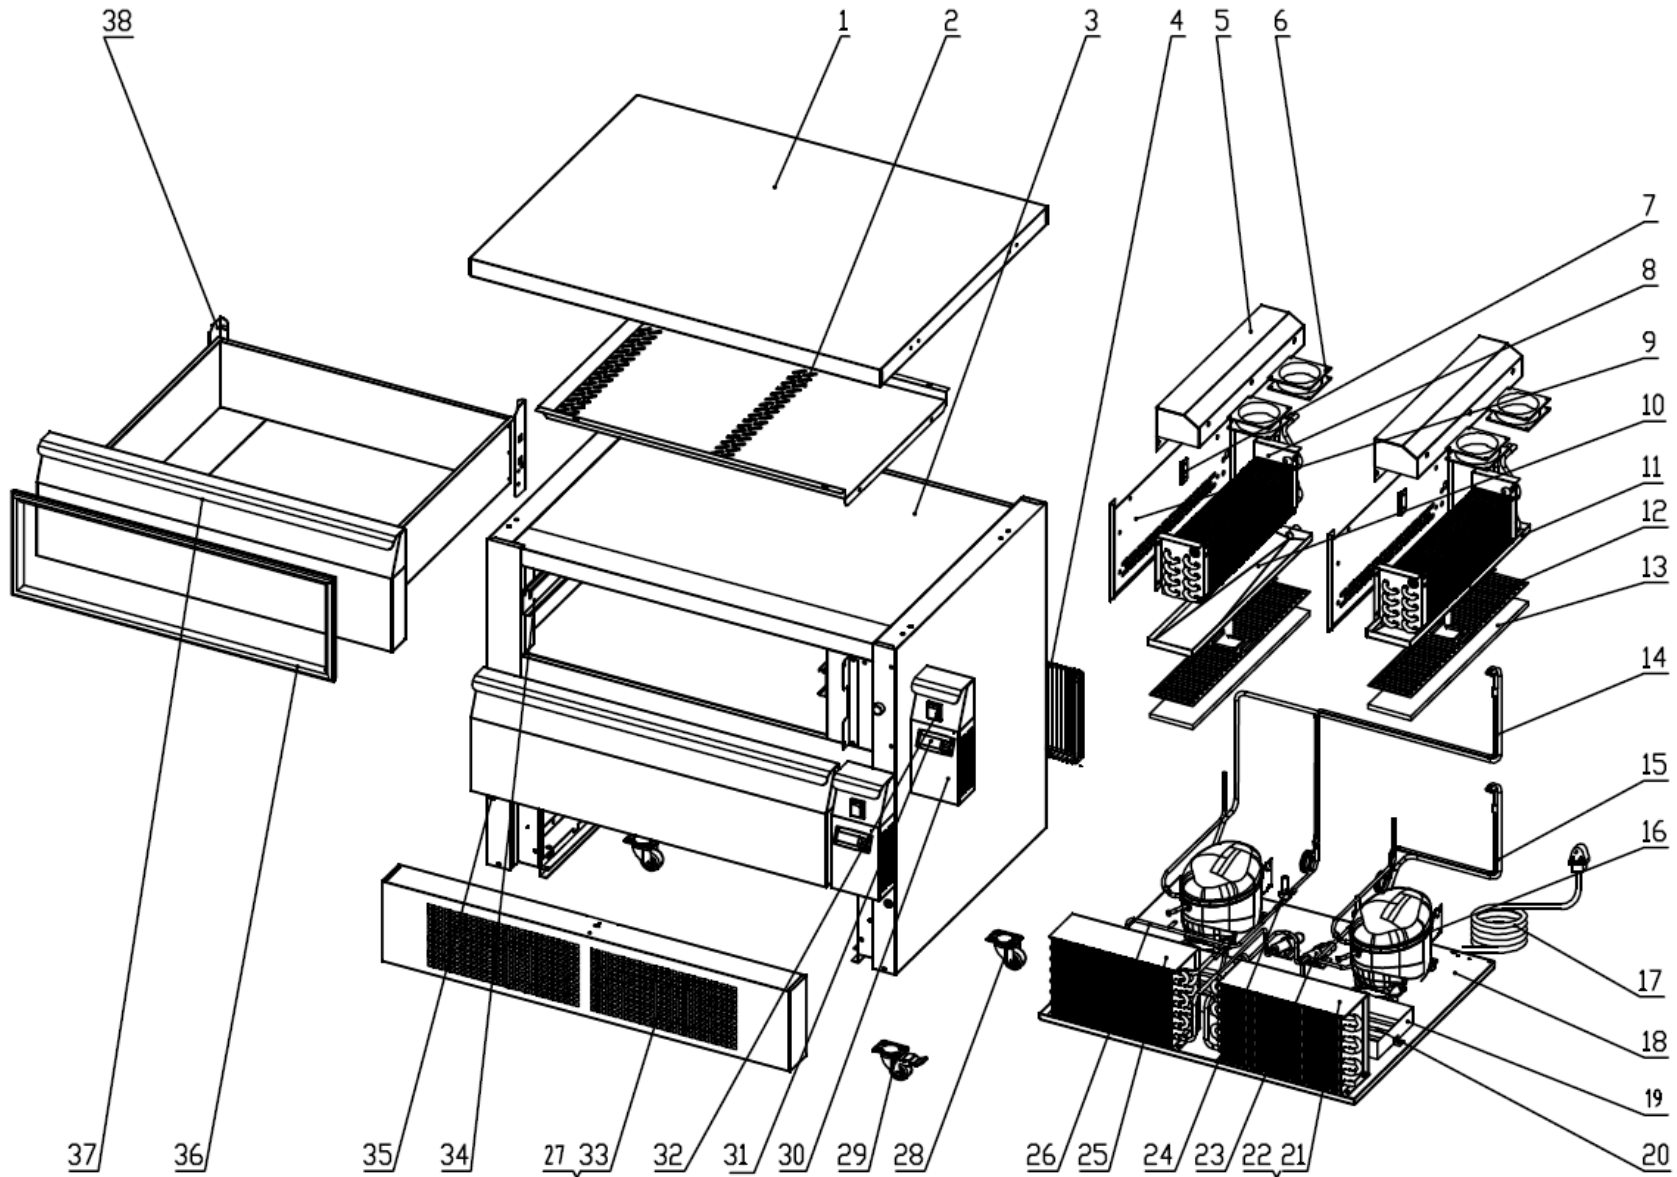

Exploded diagram and spare parts list

For machines with – DA997-heater

[Click](#)

From 5081925-UK(S/N: 9007613-9007616)

For machines with – DA997-gas

[Click](#)

Up to 5081925-UK

Machine	Explode	Code	Description
DA997 Polar Double Drawer Counter Fridge/Freezer 6xGN	1		Top
DA997 Polar Double Drawer Counter Fridge/Freezer 6xGN	2		Air Flow Conduct Board
DA997 Polar Double Drawer Counter Fridge/Freezer 6xGN	3		Body
DA997 Polar Double Drawer Counter Fridge/Freezer 6xGN	4		Unite Room Grills
DA997 Polar Double Drawer Counter Fridge/Freezer 6xGN	5		The Fan Support
DA997 Polar Double Drawer Counter Fridge/Freezer 6xGN	6	AH333	Circle Fan
DA997 Polar Double Drawer Counter Fridge/Freezer 6xGN	7	AK128	Sensor Fixed Box
DA997 Polar Double Drawer Counter Fridge/Freezer 6xGN	8		Evaporator
DA997 Polar Double Drawer Counter Fridge/Freezer 6xGN	9		Evaporator Cover
DA997 Polar Double Drawer Counter Fridge/Freezer 6xGN	10	AK072	Water Pan
DA997 Polar Double Drawer Counter Fridge/Freezer 6xGN	11	AK062	Water Pan
DA997 Polar Double Drawer Counter Fridge/Freezer 6xGN	13		Heat Preservation Foam
DA997 Polar Double Drawer Counter Fridge/Freezer 6xGN	14		Connecting Pipe Group
DA997 Polar Double Drawer Counter Fridge/Freezer 6xGN	15		Connecting Pipe Group
DA997 Polar Double Drawer Counter Fridge/Freezer 6xGN	16	AH011	Compressor (R290)
DA997 Polar Double Drawer Counter Fridge/Freezer 6xGN	17	AG554	Plug
DA997 Polar Double Drawer Counter Fridge/Freezer 6xGN	18		Unit Board
DA997 Polar Double Drawer Counter Fridge/Freezer 6xGN	19	AE803	Water Pan
DA997 Polar Double Drawer Counter Fridge/Freezer 6xGN	20		Discharge Pipe
DA997 Polar Double Drawer Counter Fridge/Freezer 6xGN	21	AK065	Right Condenser
DA997 Polar Double Drawer Counter Fridge/Freezer 6xGN	22	AK066	Condenser Fan
DA997 Polar Double Drawer Counter Fridge/Freezer 6xGN	23	AB120	Filter Drier
DA997 Polar Double Drawer Counter Fridge/Freezer 6xGN	25	AK073	Left Condenser
DA997 Polar Double Drawer Counter Fridge/Freezer 6xGN	26		Discharge Pipe
DA997 Polar Double Drawer Counter Fridge/Freezer 6xGN	27	AK067	Filter
DA997 Polar Double Drawer Counter Fridge/Freezer 6xGN	28	AK068	Standard Castor
DA997 Polar Double Drawer Counter Fridge/Freezer 6xGN	29		Braked Castor
DA997 Polar Double Drawer Counter Fridge/Freezer 6xGN	30	AK069	Front Panel
DA997 Polar Double Drawer Counter Fridge/Freezer 6xGN	31	AB308	Main Switch
DA997 Polar Double Drawer Counter Fridge/Freezer 6xGN	32	AK130	Thermostat
DA997 Polar Double Drawer Counter Fridge/Freezer 6xGN	33		Down Front Panel
DA997 Polar Double Drawer Counter Fridge/Freezer 6xGN	34	AK070	Guide Left & Right
DA997 Polar Double Drawer Counter Fridge/Freezer 6xGN	35		Support Tray Nut
DA997 Polar Double Drawer Counter Fridge/Freezer 6xGN	36	AK071	Drawer Gasket
DA997 Polar Double Drawer Counter Fridge/Freezer 6xGN	37	AK075	Drawer
DA997 Polar Double Drawer Counter Fridge/Freezer 6xGN	38		Back Support
DA997 Polar Double Drawer Counter Fridge/Freezer 6xGN	39	AC614	Sensor
DA997 Polar Double Drawer Counter Fridge/Freezer 6xGN	40	AE825	Defrost Heating Element
DA997 Polar Double Drawer Counter Fridge/Freezer 6xGN	41	AB955	Protector for Heating Element
DA997 Polar Double Drawer Counter Fridge/Freezer 6xGN	N/A	AJ163	Electrics for Compressor EMT2125U