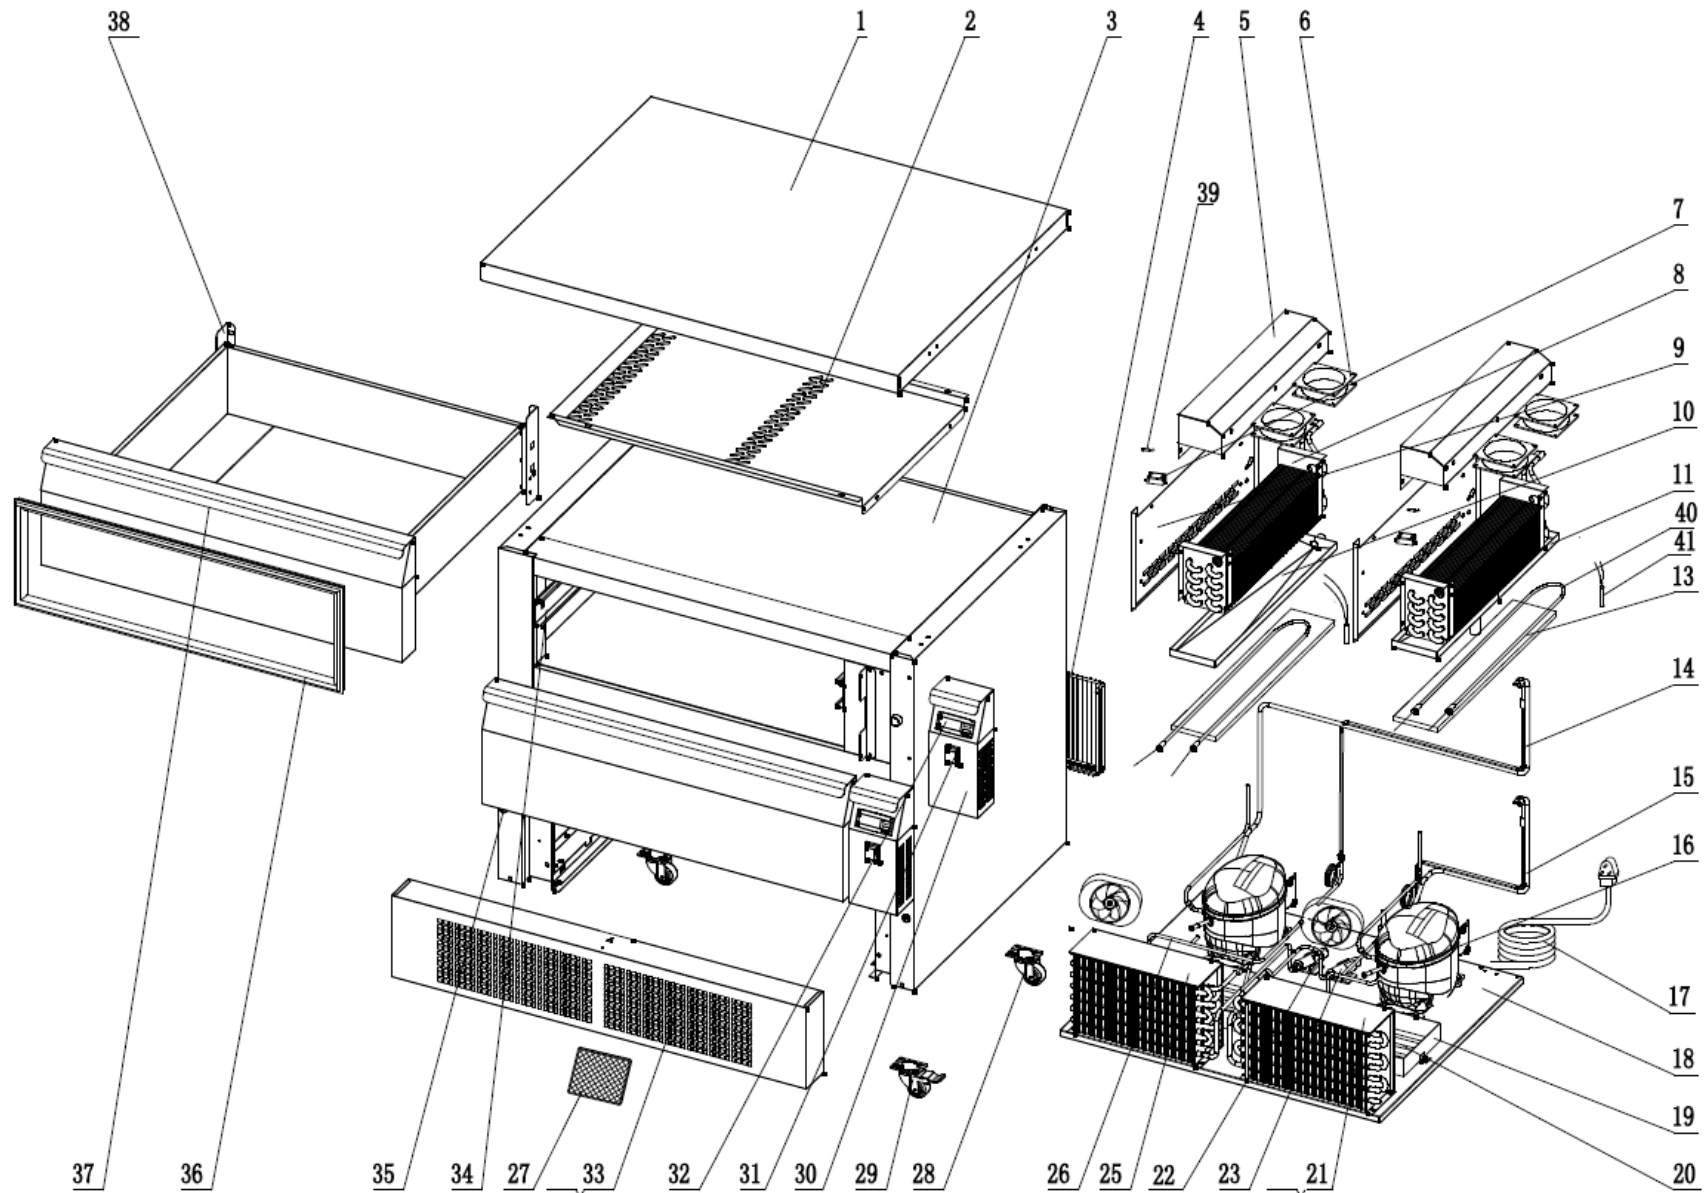

Exploded diagram and spare parts list

For machines with – DA997-heater

[Click](#)

From 5081925-UK(S/N: 9007613-9007616)

For machines with – DA997-gas

[Click](#)

Up to 5081925-UK

Machine	Explode	Code	Description
DA997 Polar Double Drawer Counter Fridge/Freezer 6xGN	1		Top
DA997 Polar Double Drawer Counter Fridge/Freezer 6xGN	2		Air Flow Conduct Board
DA997 Polar Double Drawer Counter Fridge/Freezer 6xGN	3		Body
DA997 Polar Double Drawer Counter Fridge/Freezer 6xGN	4		Unite Room Grills
DA997 Polar Double Drawer Counter Fridge/Freezer 6xGN	5		The Fan Support
DA997 Polar Double Drawer Counter Fridge/Freezer 6xGN	6	AH333	Circle Fan
DA997 Polar Double Drawer Counter Fridge/Freezer 6xGN	7	AK128	Sensor Fixed Box
DA997 Polar Double Drawer Counter Fridge/Freezer 6xGN	8		Evaporator
DA997 Polar Double Drawer Counter Fridge/Freezer 6xGN	9		Evaporator Cover
DA997 Polar Double Drawer Counter Fridge/Freezer 6xGN	10	AK072	Water Pan
DA997 Polar Double Drawer Counter Fridge/Freezer 6xGN	11	AK062	Water Pan
DA997 Polar Double Drawer Counter Fridge/Freezer 6xGN	13		Heat Preservation Foam
DA997 Polar Double Drawer Counter Fridge/Freezer 6xGN	14		Connecting Pipe Group
DA997 Polar Double Drawer Counter Fridge/Freezer 6xGN	15		Connecting Pipe Group
DA997 Polar Double Drawer Counter Fridge/Freezer 6xGN	16	AH011	Compressor (R290)
DA997 Polar Double Drawer Counter Fridge/Freezer 6xGN	17	AG554	Plug
DA997 Polar Double Drawer Counter Fridge/Freezer 6xGN	18		Unit Board
DA997 Polar Double Drawer Counter Fridge/Freezer 6xGN	19	AE803	Water Pan
DA997 Polar Double Drawer Counter Fridge/Freezer 6xGN	20		Discharge Pipe
DA997 Polar Double Drawer Counter Fridge/Freezer 6xGN	21	AK065	Right Condenser
DA997 Polar Double Drawer Counter Fridge/Freezer 6xGN	22	AK066	Condenser Fan
DA997 Polar Double Drawer Counter Fridge/Freezer 6xGN	23	AB120	Filter Drier
DA997 Polar Double Drawer Counter Fridge/Freezer 6xGN	25	AK073	Left Condenser
DA997 Polar Double Drawer Counter Fridge/Freezer 6xGN	26		Discharge Pipe
DA997 Polar Double Drawer Counter Fridge/Freezer 6xGN	27	AK067	Filter
DA997 Polar Double Drawer Counter Fridge/Freezer 6xGN	28	AK068	Standard Castor
DA997 Polar Double Drawer Counter Fridge/Freezer 6xGN	29		Braked Castor
DA997 Polar Double Drawer Counter Fridge/Freezer 6xGN	30	AK069	Front Panel
DA997 Polar Double Drawer Counter Fridge/Freezer 6xGN	31	AB308	Main Switch
DA997 Polar Double Drawer Counter Fridge/Freezer 6xGN	32	AK130	Thermostat
DA997 Polar Double Drawer Counter Fridge/Freezer 6xGN	33		Down Front Panel
DA997 Polar Double Drawer Counter Fridge/Freezer 6xGN	34	AK070	Guide Left & Right
DA997 Polar Double Drawer Counter Fridge/Freezer 6xGN	35		Support Tray Nut
DA997 Polar Double Drawer Counter Fridge/Freezer 6xGN	36	AK071	Drawer Gasket
DA997 Polar Double Drawer Counter Fridge/Freezer 6xGN	37	AK075	Drawer
DA997 Polar Double Drawer Counter Fridge/Freezer 6xGN	38		Back Support
DA997 Polar Double Drawer Counter Fridge/Freezer 6xGN	39	AC614	Sensor
DA997 Polar Double Drawer Counter Fridge/Freezer 6xGN	40	AE825	Defrost Heating Element
DA997 Polar Double Drawer Counter Fridge/Freezer 6xGN	41	AB955	Protector for Heating Element
DA997 Polar Double Drawer Counter Fridge/Freezer 6xGN	N/A	AJ163	Electrics for Compressor EMT2125U